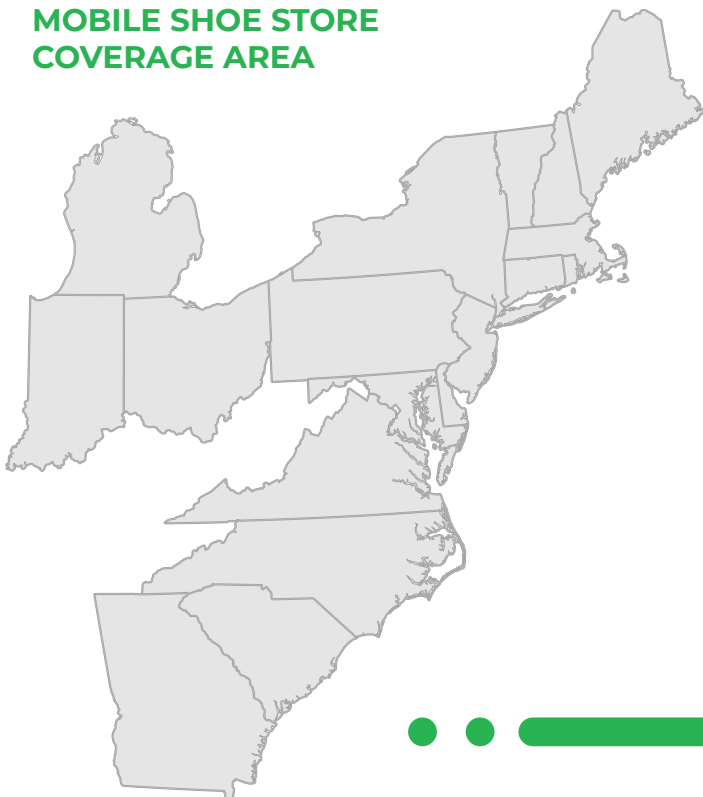

THE ON-SITE FITTING ADVANTAGE

Trying to outfit a large number of employees with comfortable slip-resistant footwear that they'll actually wear?

MOBILE SHOE STORE COVERAGE AREA

Our shoe stores on wheels bring the retail experience directly to your location, providing your associates with a professional fitting and product recommendation for their specific needs. With more than 1,200 styles to choose from most employees will leave the SR Max® Mobile Shoe Store with new shoes in hand. Actually, most are so excited they wear them out of the truck!

Don't work on the East Coast? No problem. Our Safety Footwear Specialists travel throughout the US. They'll come to your location with a variety of styles suited to your needs. During the event they provide professional fittings and specific product recommendations for your team, and can place orders on their behalf. Most styles ship within 48 hours.